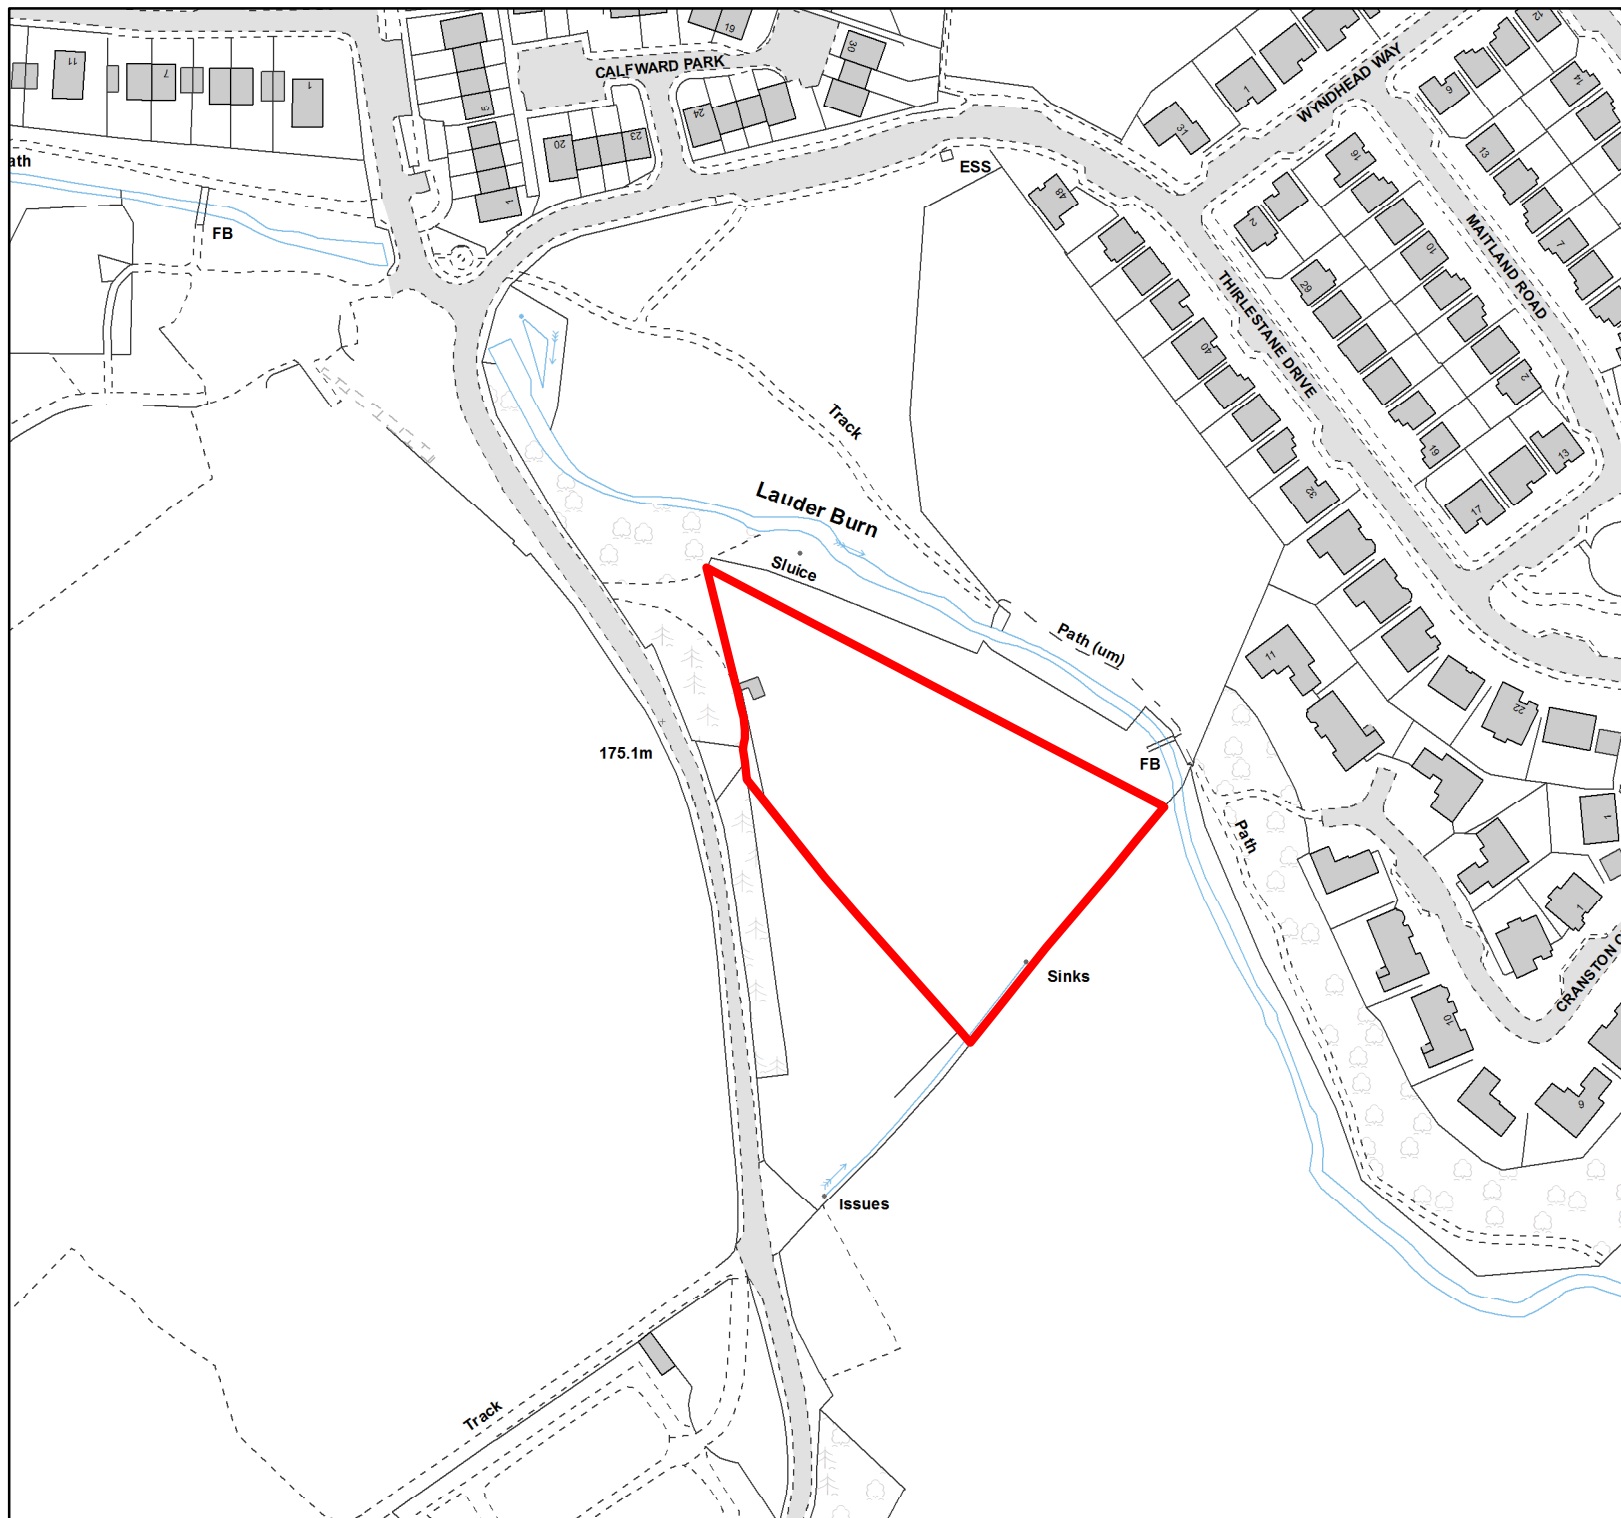

1:2,000

Agricultural

**Land Refuse Tip (2) Grazings
Galashiels Road
Lauder**

Area: 0.6647 hectares o.t.

UPRN: LD017/11

This map has been prepared by
Estate Management
Commercial Services
Crown Copyright all rights reserved.
Scottish Borders Council, Licence
100023423, 2019.